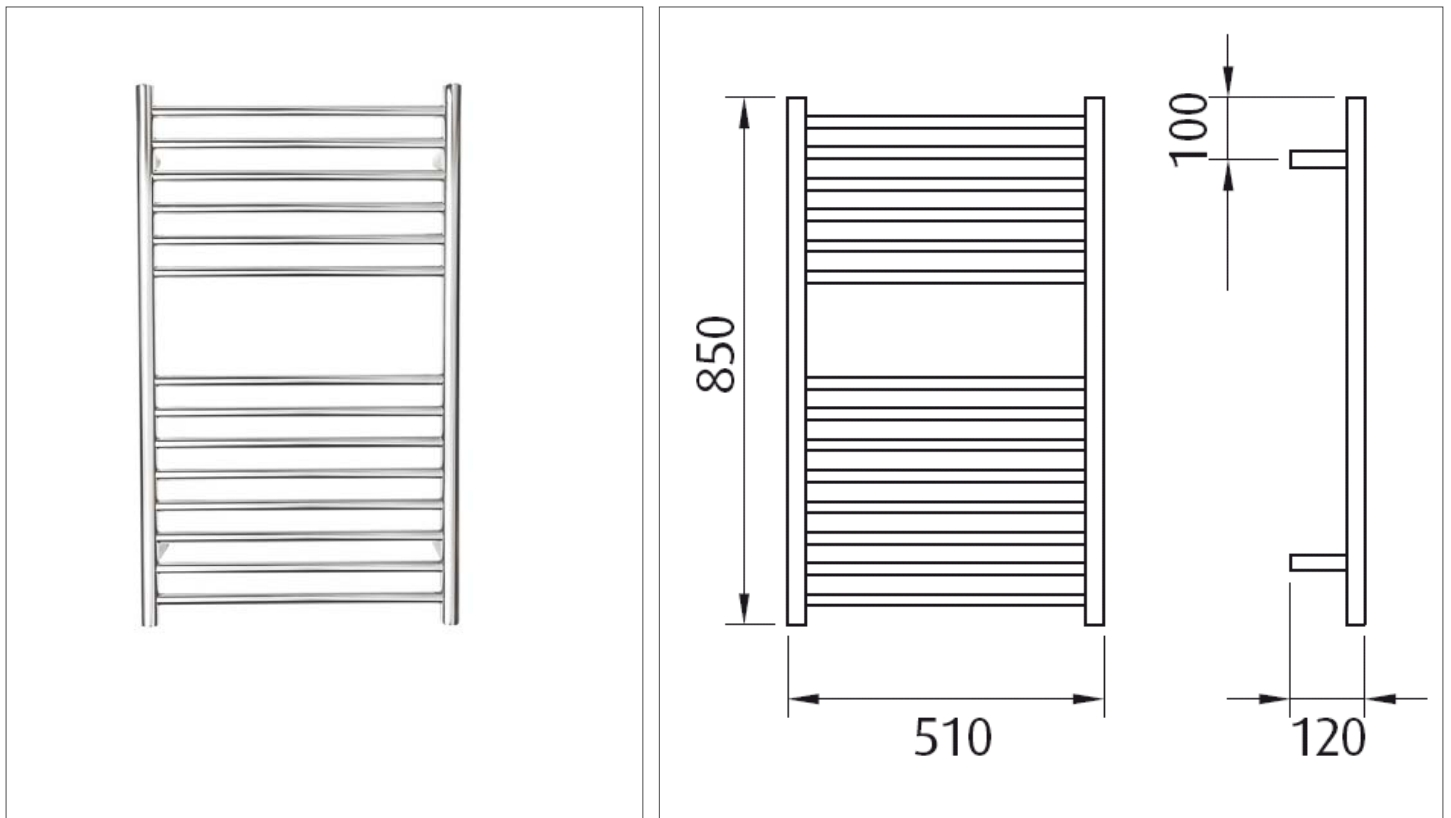

**Premium 14 bar ROUND**

Product code : HTR-TR1451R /HTR-TR1451L

510(w) x 850(h) x 120(d) mm

**Features:**

- 14 bars
- Hand polished to a mirror finish
- High grade stainless steel
- Double insulated heating element and Class 1 fully earthed
- Concealed cable kit available on request
- Left and right hand cable options
- Easily installed into new or existing homes

Note: Manufacturing tolerances could cause variances of  $\pm 5$ mm.

**Additional Information**

- 135 watts
- 230-240Volts, 50Hz
- IP34 rating